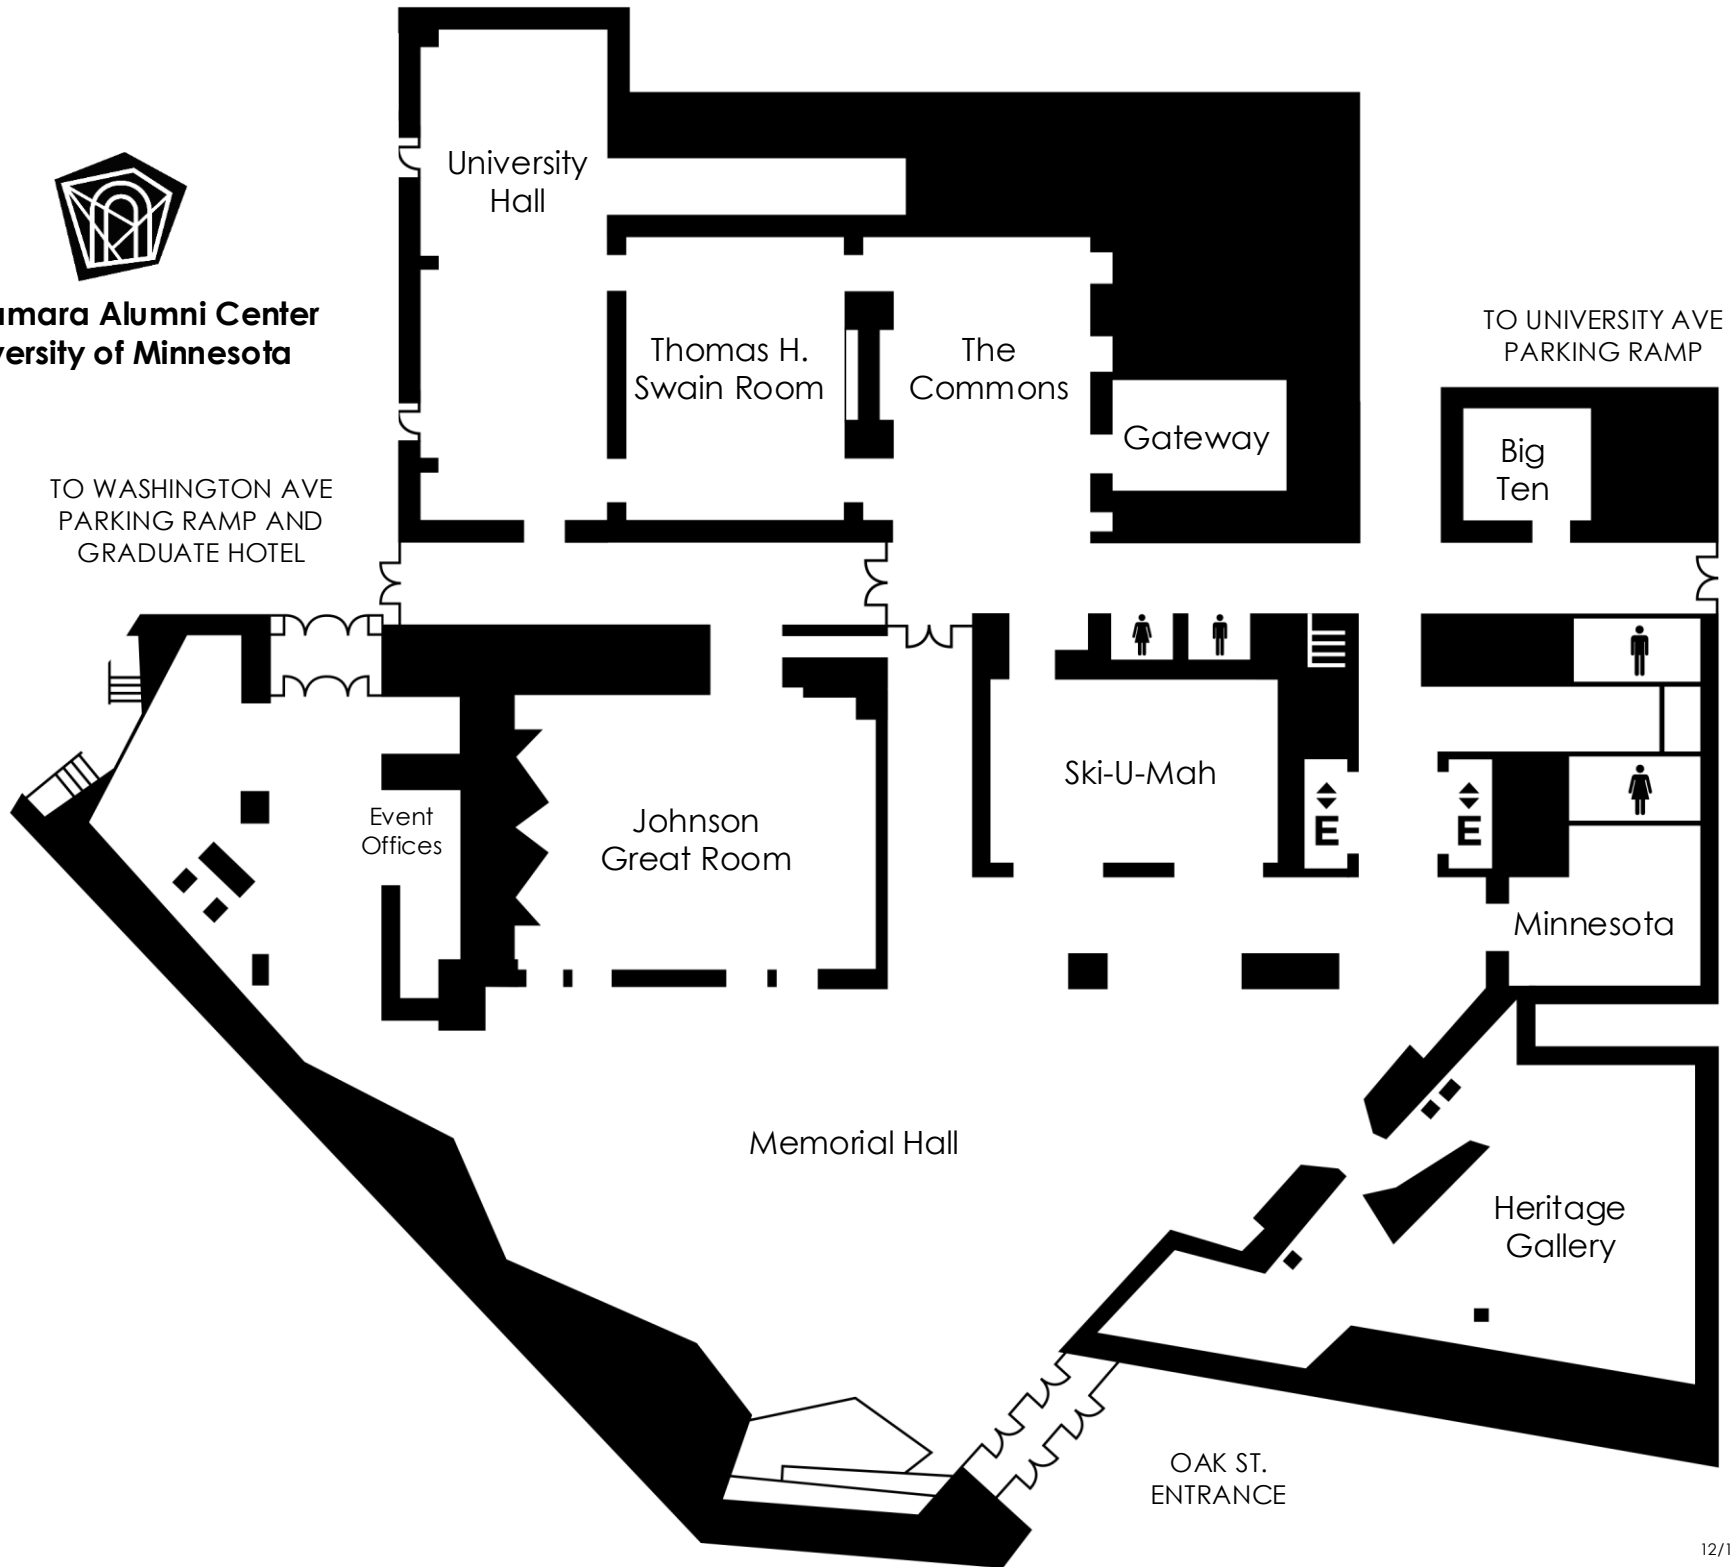

**McNamara Alumni Center
University of Minnesota**

TO WASHINGTON AVE
PARKING RAMP AND
GRADUATE HOTEL

TO UNIVERSITY AVE
PARKING RAMP

Event
Offices

Johnson
Great Room

Ski-U-Mah

Minnesota

Memorial Hall

Heritage
Gallery

OAK ST.
ENTRANCE